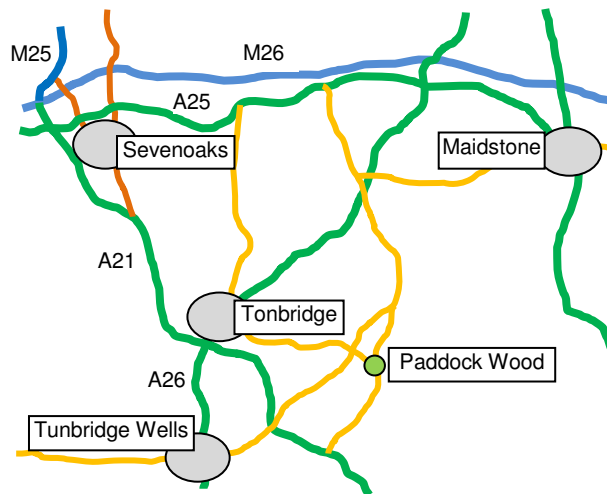

APPLICATION FORM continued										
Fee										
Afternoon Class (A1, A2, A3, N/A)										TOTAL
Morning Class (M1, M2, M3, N/A)										
Name										

All classes will take place on the Mascalls School campus.

MAP
(Detailed map available on request)

Mascalls School is less than 1 mile from Paddock Wood railway station which has mainline services from Charing Cross to Ashford and Dover

www.rscdstunbridgewells.org.uk